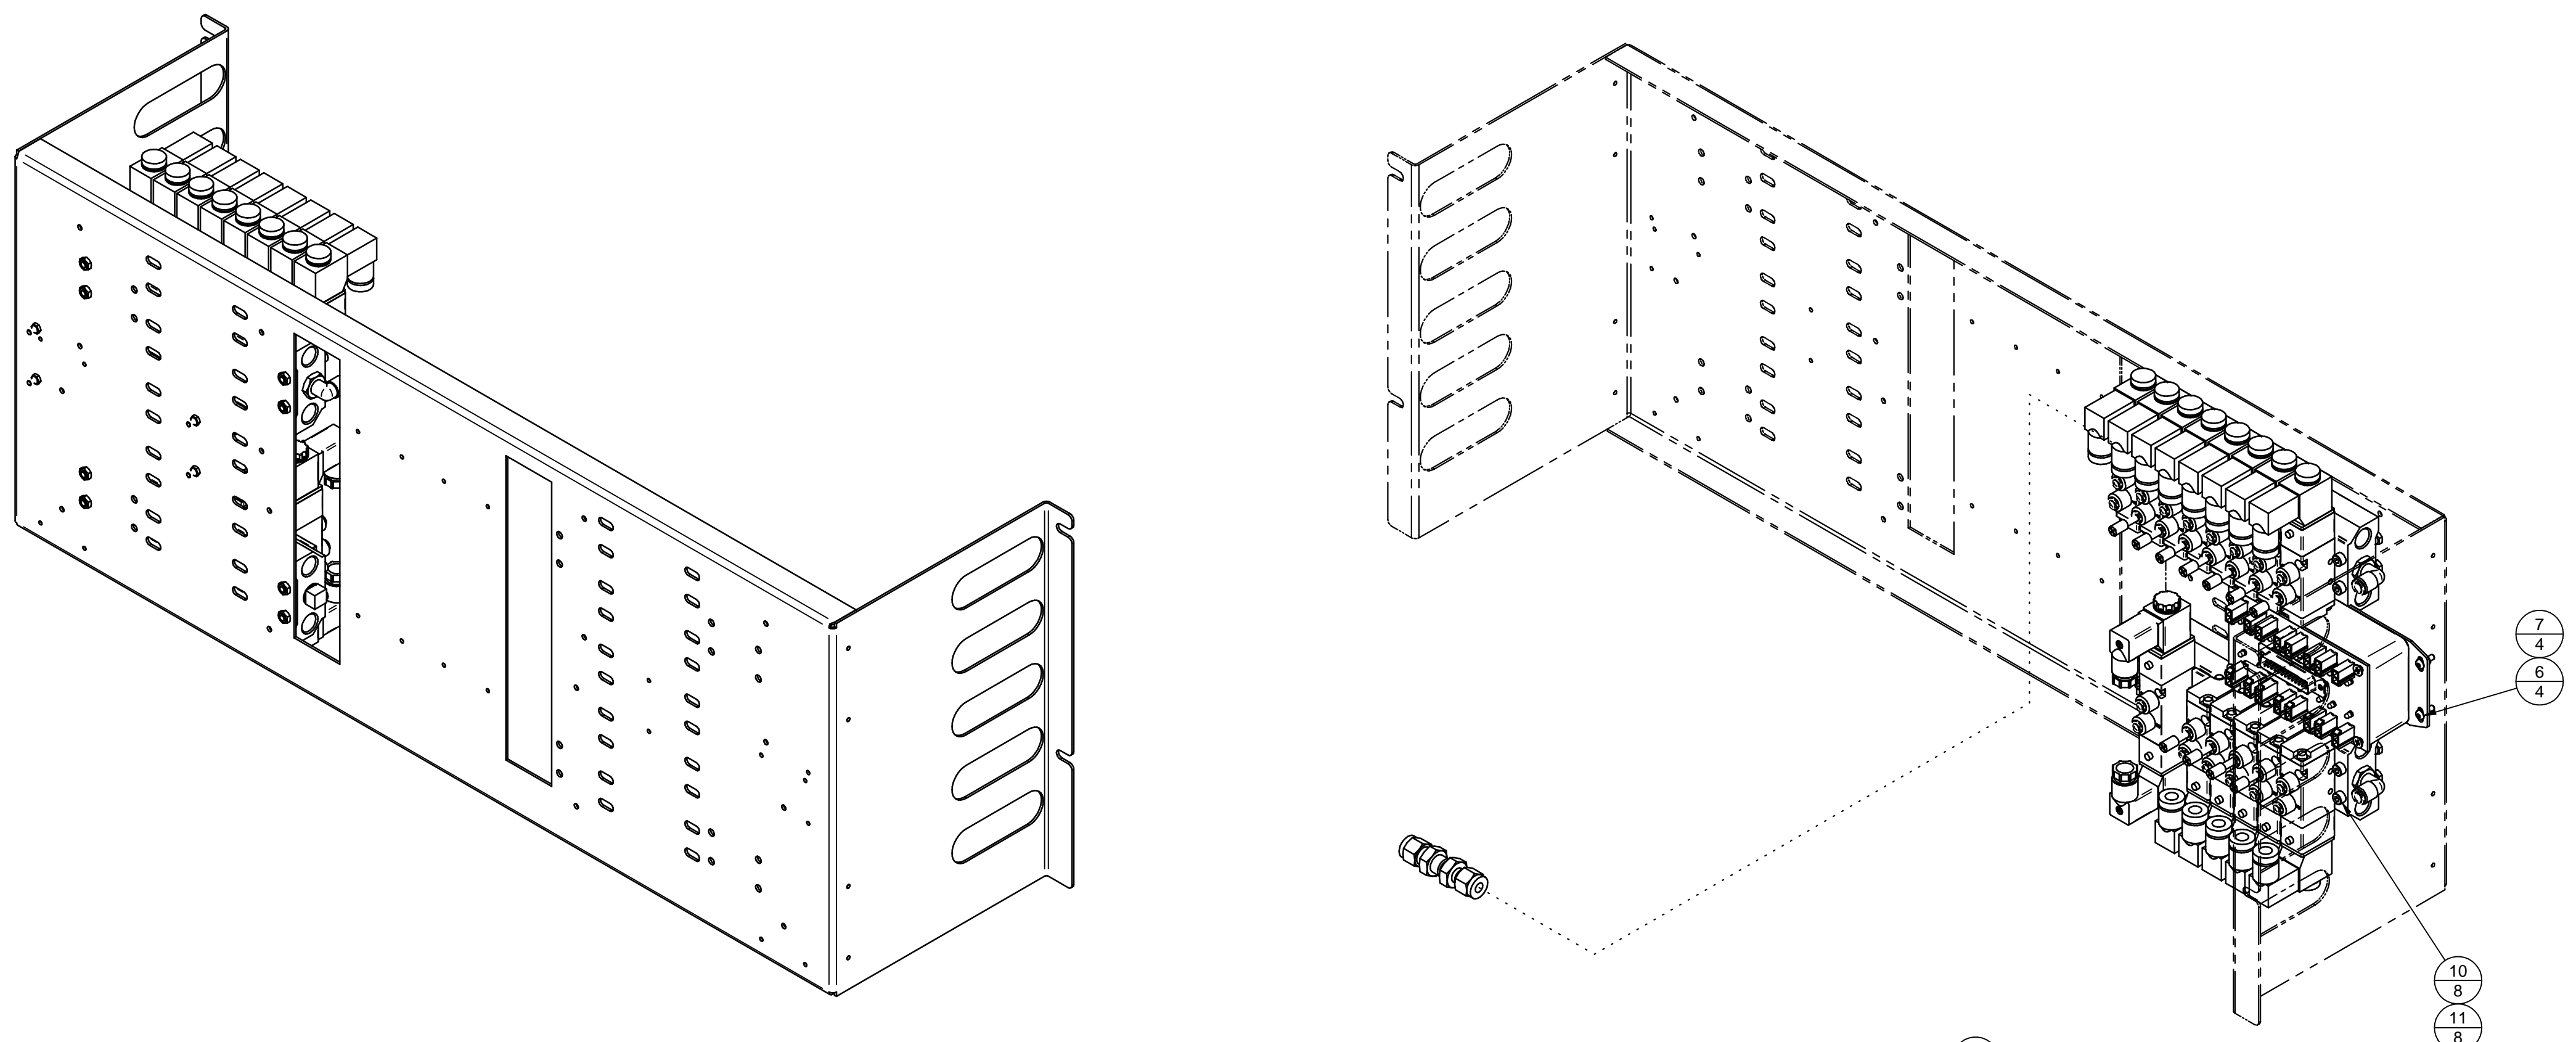

BILL OF MATERIALS						
POSN	ITEM ID	NAME	DESCRIPTION	QTY	UM	
1	SKU0285828	100M8FT	MANIFOLD, 100 SERIES, 8 STATION, NPT THREAD TYPE	2	EA	
2	SKU0270552	P-100M-R2	EUDF-SUPP BLANKING PLATE, AIRTAC	2	EA	
3	SKU0287928	KQ2L06-02AS	ELBOW, ONE TOUCH, 6mm TUBE, 1/4" MNPT	3	EA	
4	SKU0101940	4429K312	SQUARE PLUG, BRASS, 1/4" MNPT	1	EA	
5	SKU0270840	PET004MBL	TUBING, POLYETHYLENE 4MM, BLACK (AIR)	80	ft	
6	SKU0295794	HBHM0305-010S4P0	EUDF-SUPP SCREW, BUTTON HEAD CAP, SS, M3 X 10MM LG, AG	4	EA	
7	SKU0161901	NHFM0305S4	HEX NUTS, SS, M3 X 0.5 PITCH	4	EA	
8	SKU0270841	PET006MBL	TUBING, POLYETHYLENE 6MM, BLACK (AIR)	5	ft	
9	SKU0201630	SS-6M0-61	EUDF-SUPP SS Swagelok Tube Fitting, Bulkhead Union, 6 mm Tube OD	1	EA	
10	SKU0163286	HCHM0407-030S4	SCREW, SOCKET HEAD CAP, SS, M4 X .7 PITCH X 30MM LG	8	EA	
11	SKU0193124	NHFM0407S4P	HEX NUTS, SS, M4, AG PLATED	8	EA	
12	SKU0270545	4V11006BT	EUDF-SUPP VALVE, SINGLE SOLENOID, 5/2 WAY, 100 SERIES,	13	EA	
13	SKU0270550	4V12006BT	VALVE, DOUBLE SOLENOID, 5/2 WAY, 100 SERIES, 1.8" PORT SIZE,	1	EA	
14	SKU0314689	KQ2S03-34AS	FITTING, ADAPTER, BRASS, HEX SOCKET DRIVE, 1/8" MNPT X 5/32"	28	EA	
15	SKU0192704	KQ2P-04	4MM BLANKING PLUG WHITE P/NO. SQ2P-04	11	EA	

1. NOTES:
1. ALL DIMENSIONS ARE IN INCHES [MILLIMETERS], REFER TO TABLE 1 FOR STANDARD TOLERANCING INFORMATION.
  2. CLEANING PROCEDURE: MSW-DCP-100, LEVEL I
  3. DRAWING BASED ON: SKU0325664
  4. FITTINGS AT DEVICE (SEE VAC, GAS, ETC.)