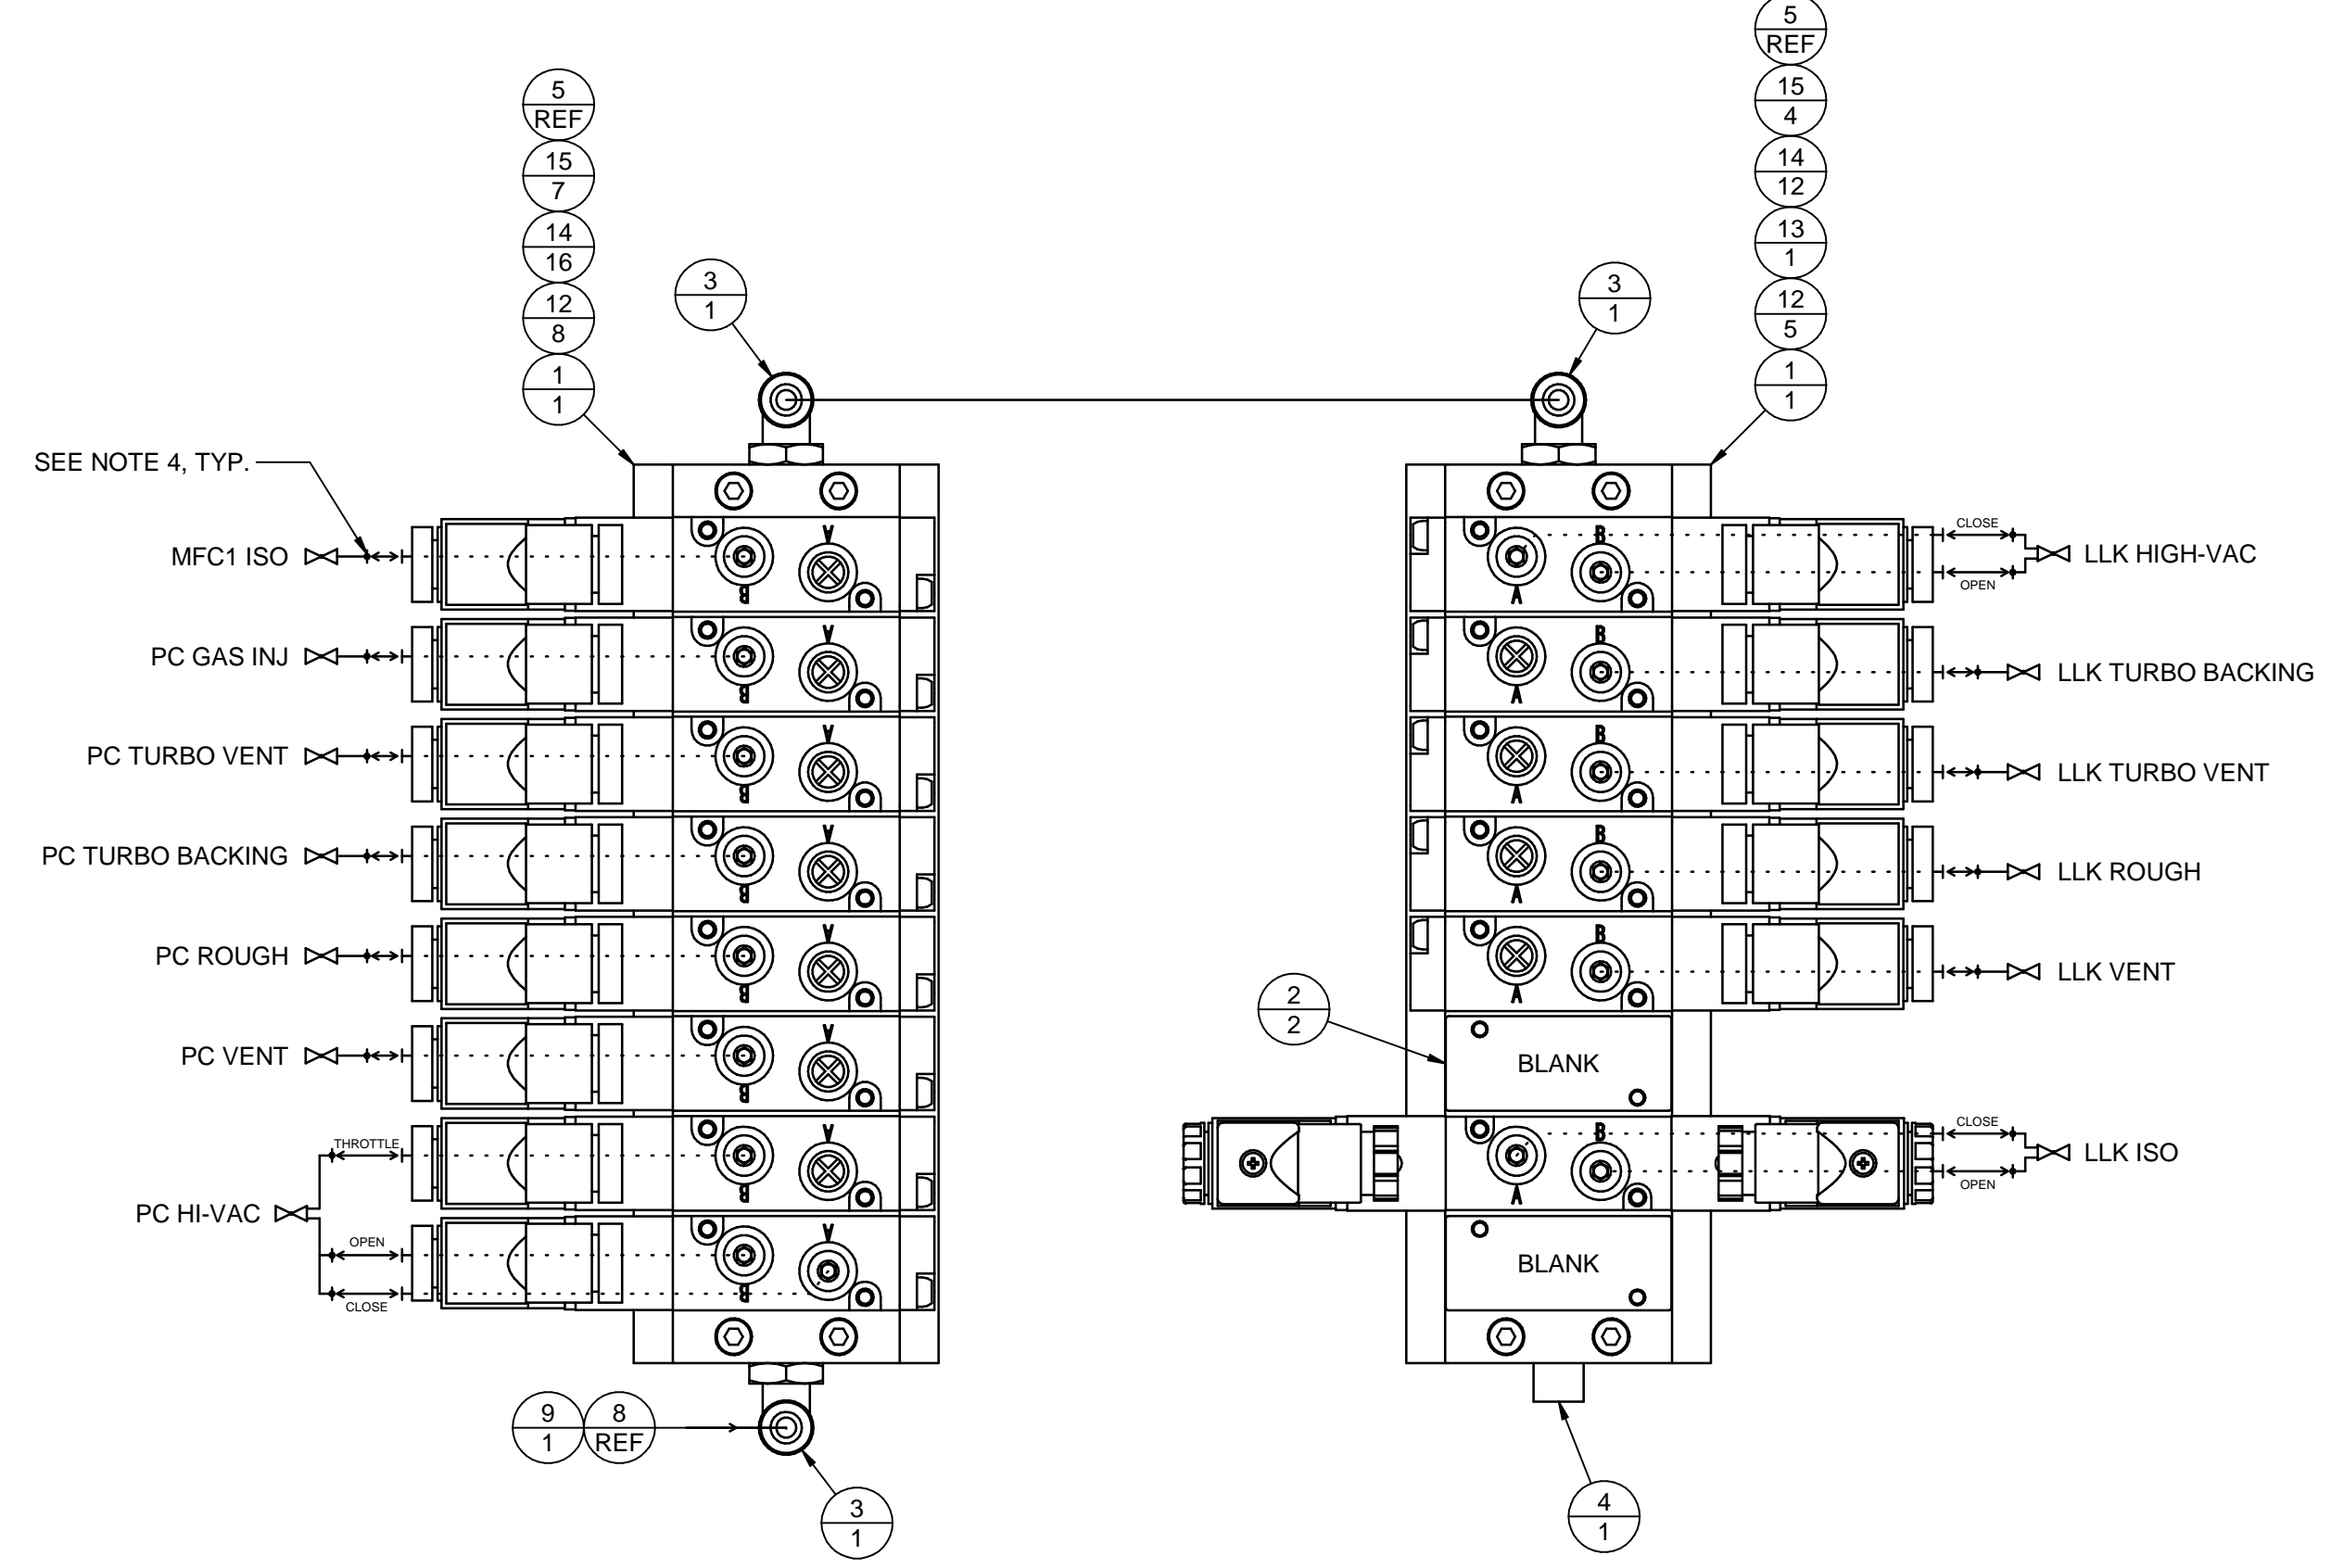

BILL OF MATERIALS						
POSN	ITEM ID	NAME	DESCRIPTION	QTY	UM	
1	SKU0285828	100M8FT	MANIFOLD, 100 SERIES, 8 STATION, NPT THREAD TYPE	2	EA	
2	SKU0270552	P-100M-R2	EUDF-SUPP BLANKING PLATE, AIRTAC	2	EA	
3	SKU0287928	KQ2L06-02AS	ELBOW, ONE TOUCH, 6mm TUBE, 1/4" MNPT	3	EA	
4	SKU0101940	4429K312	SQUARE PLUG, BRASS, 1/4" MNPT	1	EA	
5	SKU0270840	PET004MBL	TUBING, POLYETHYLENE 4MM, BLACK (AIR)	80	ft	
6	SKU0295794	HBHM0305-010S4P0	EUDF-SUPP SCREW, BUTTON HEAD CAP, SS, M3 X 10MM LG, AG	4	EA	
7	SKU0161901	NHFM0305S4	HEX NUTS, SS, M3 X 0.5 PITCH	4	EA	
8	SKU0270841	PET006MBL	TUBING, POLYETHYLENE 6MM, BLACK (AIR)	5	ft	
9	SKU0201630	SS-6M0-61	EUDF-SUPP SS Swagelok Tube Fitting, Bulkhead Union, 6 mm Tube OD	1	EA	
10	SKU0163286	HCHM0407-030S4	SCREW, SOCKET HEAD CAP, SS, M4 X .7 PITCH X 30MM LG	8	EA	
11	SKU0193124	NHFM0407S4P	HEX NUTS, SS, M4, AG PLATED	8	EA	
12	SKU0270545	4V11006BT	EUDF-SUPP VALVE, SINGLE SOLENOID, 5/2 WAY, 100 SERIES,	13	EA	
13	SKU0270550	4V12006BT	VALVE, DOUBLE SOLENOID, 5/2 WAY, 100 SERIES, 1.8" PORT SIZE,	1	EA	
14	SKU0314689	KQ2S03-34AS	FITTING, ADAPTER, BRASS, HEX SOCKET DRIVE, 1/8" MNPT X 5/32"	28	EA	
15	SKU0192704	KQ2P-04	4MM BLANKING PLUG WHITE P/NO. SQ2P-04	11	EA	

1. NOTES:
1. ALL DIMENSIONS ARE IN INCHES [MILLIMETERS], REFER TO TABLE 1 FOR STANDARD TOLERANCING INFORMATION.
  2. CLEANING PROCEDURE: MSW-DCP-100, LEVEL I
  3. DRAWING BASED ON: SKU0325664
  4. FITTINGS AT DEVICE (SEE VAC, GAS, ETC.)